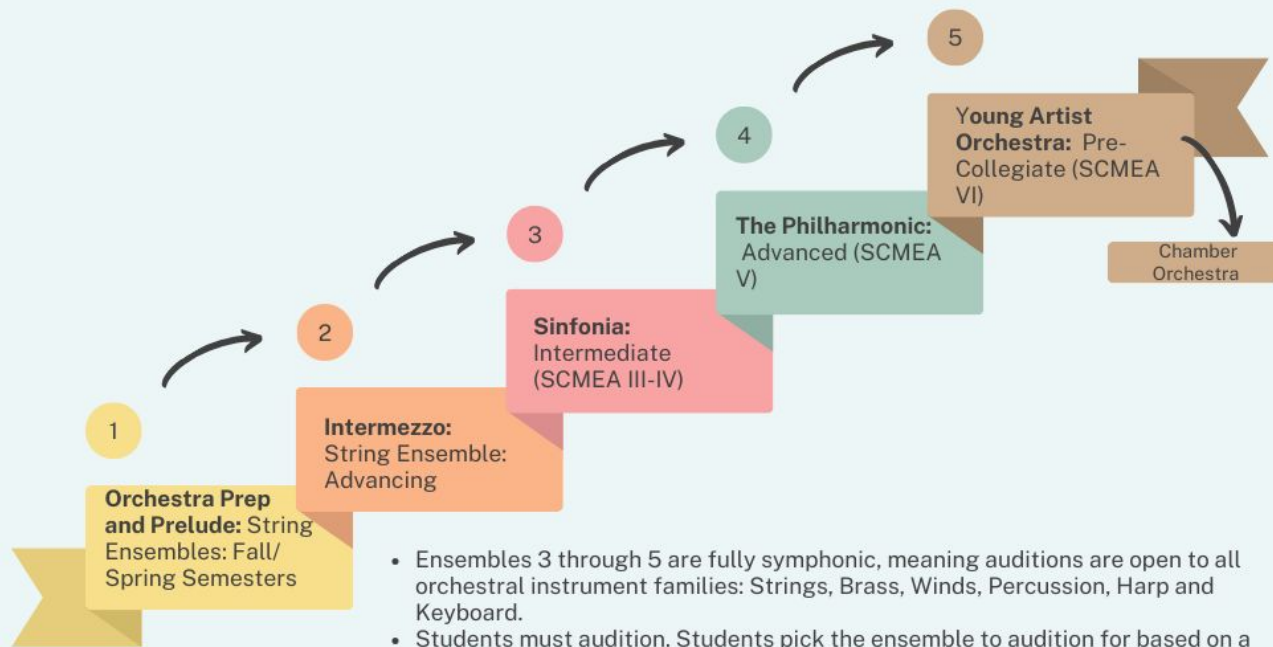

In the 2023-2024 Season, a group of (mostly) new conductors will take the stage!

Top left: **Dr. Pyeongkang Park** serves as the conductor of the **Young Artist Orchestra** and the **Philharmonic**. He also conducts the Atlanta Sinfonia. He is on the Artist Roster of Price Attractions.

Top right: **Charis Burger** conducts the **Sinfonia** ensemble and also serves as the Director of Orchestra at Mauldin High School. She plays in the Starlight Quartet.

Bottom left: **Elizabeth Conrad**, originally from Chicago, holds the position of conductor of the **Intermezzo** ensemble and serves as the director of Orchestra at Woodmont High School.

GCYO Ensemble Progression

- Ensembles 3 through 5 are fully symphonic, meaning auditions are open to all orchestral instrument families: Strings, Brass, Winds, Percussion, Harp and Keyboard.
- Students must audition. Students pick the ensemble to audition for based on a teacher recommendation, or by examining the audition material to see if it is within the student's current ability.
- Progression is skill based and **not necessarily an annual progression. Students don't graduate automatically to the next ensemble.**